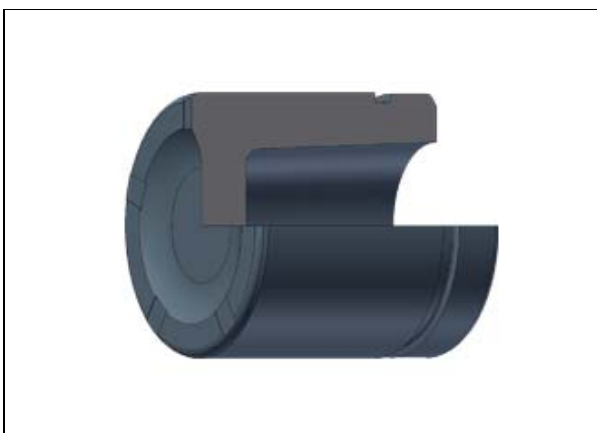

P545503		
D=54	d=34	H=55.3
Front Piston Ø 54 LucasType (Aluminium)		
OPEL COMBO, CORSA, MERIVA, TOYOTA YARIS