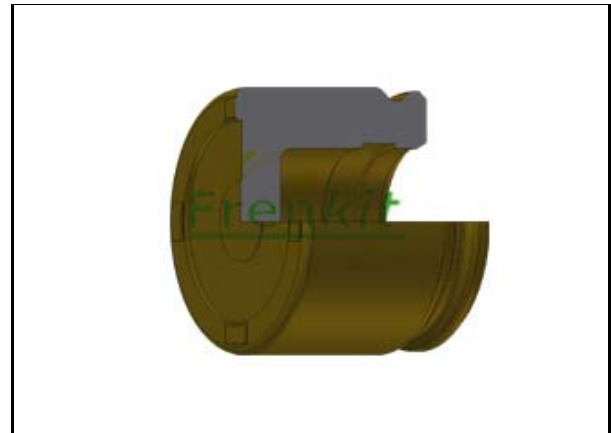

P665201

D=66	d=35.8	H=52
------	--------	------

Front Piston Ø66 TRW Type (Phenolic)

JEEP CHEROKEE, VOYAGER, KIA CARNIVAL

P684901

D=68	d=57	H=49.5
------	------	--------

Front Piston Ø68 Lucas/Nissan Type

NISSAN CABSTAR, PATROL