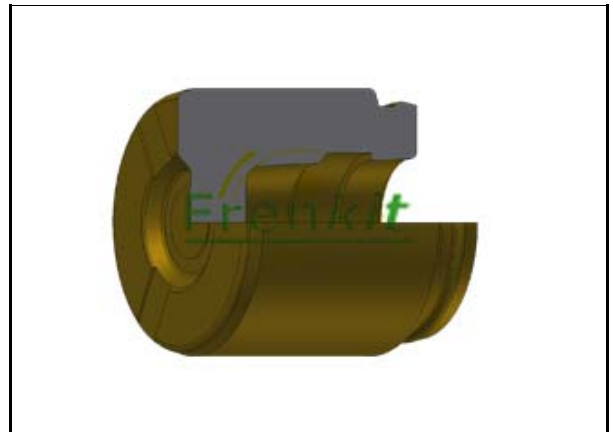

P484703		
D=48	d=35.6	H=47
front/Rear Piston Ø 48 Teves Type		
JEEP GRAND CHEROKEE